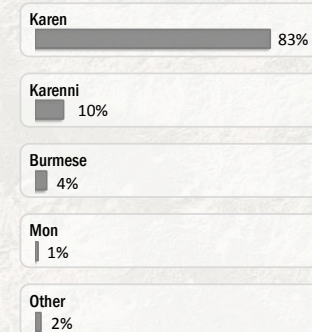

Main States/Regions of Origin

Based on registered refugee population

Total Verified Refugee Population\*

99,930

\* Verification Exercise conducted from Jan-Apr 2015 and subsequent data changes to-date

Registered population 49,817

Unregistered population 50,113

Religion

Ethnicity

Age and Gender

Legend

- ▲ Temporary Shelter
- UNHCR Office