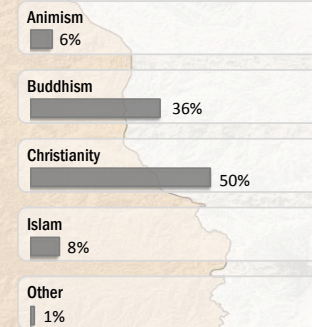

Main States/Regions of Origin

Based on registered refugee population

Total Verified Refugee Population\*

99,930

\* Verification Exercise conducted from Jan-Apr 2015 and subsequent data changes to-date

Registered population 49,817

Unregistered population 50,113

Religion

Ethnicity

Age and Gender

Legend

- ▲ Temporary Shelter
- UNHCR Office