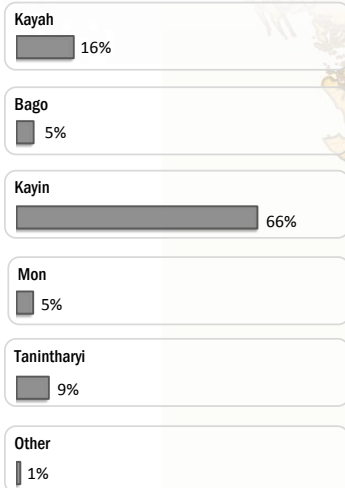

Main States/Regions of Origin

Based on registered refugee population

Total Verified Refugee Population\*

99,930

\* Verification Exercise conducted from Jan-Apr 2015 and subsequent data changes to-date

Registered population 49,817

Unregistered population 50,113

Religion

Ethnicity

Age and Gender

Legend

- ▲ Temporary Shelter
- UNHCR Office