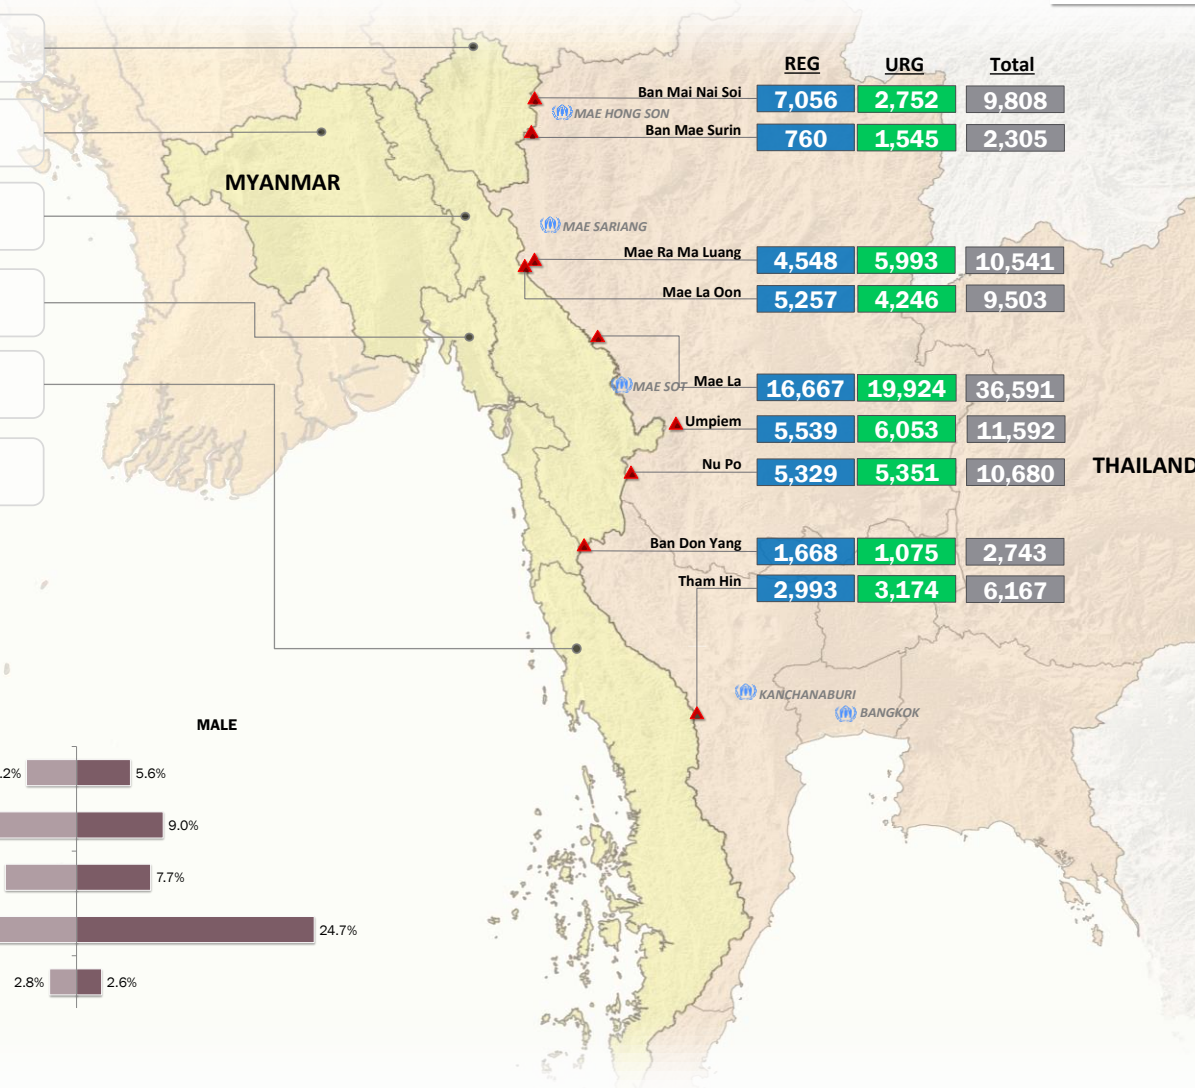

Main States/Regions of Origin

Based on registered refugee population

Total Verified Refugee Population\*

99,930

\* Verification Exercise conducted from Jan-Apr 2015 and subsequent data changes to-date

Registered population 49,817

Unregistered population 50,113

Religion

Ethnicity

Age and Gender

Legend

- ▲ Temporary Shelter
- UNHCR Office