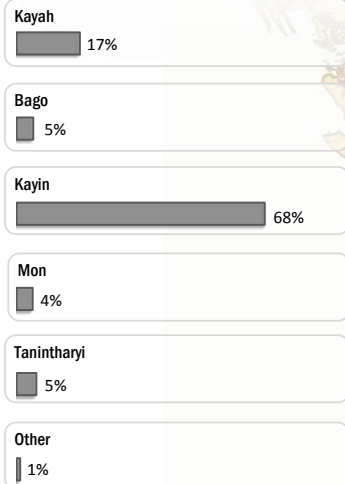

Main States/Regions of Origin

Based on registered refugee population

Total Verified Refugee Population\*

97,496

\* Verification Exercise conducted from Jan-Apr 2015 and subsequent data changes to-date

Registered population 49,068

Unregistered population 48,428

Religion

Ethnicity

Age and Gender

Legend

- ▲ Temporary Shelter
- UNHCR Office