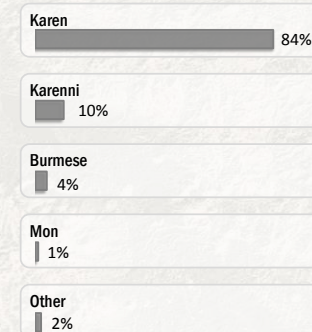

Main States/Regions of Origin

Based on registered refugee population

Total Verified Refugee Population\*

97,496

\* Verification Exercise conducted from Jan-Apr 2015 and subsequent data changes to-date

Registered population 49,068

Unregistered population 48,428

Religion

Ethnicity

Age and Gender

Legend

- ▲ Temporary Shelter
- UNHCR Office