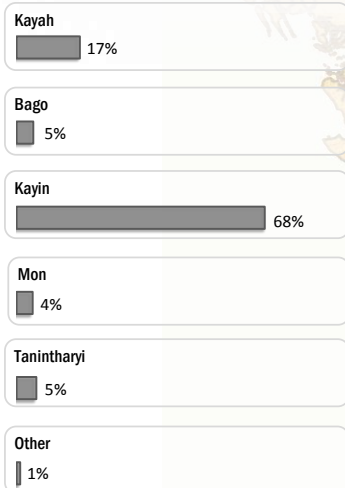

Main States/Regions of Origin

Based on registered refugee population

Total Verified Refugee Population*

97,496

* Verification Exercise conducted from Jan-Apr 2015 and subsequent data changes to-date

Registered population 49,068

Unregistered population 48,428

Religion

Ethnicity

Age and Gender

Legend

- ▲ Temporary Shelter
- UNHCR Office