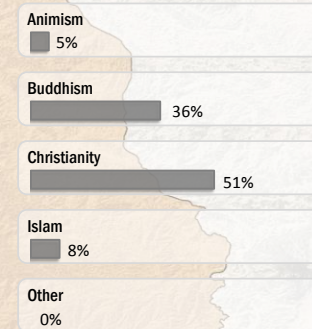

Main States/Regions of Origin

Based on registered refugee population

Total Verified Refugee Population*

97,496

* Verification Exercise conducted from Jan-Apr 2015 and subsequent data changes to-date

Registered population 49,068

Unregistered population 48,428

Religion

Ethnicity

Age and Gender

Legend

- ▲ Temporary Shelter
- UNHCR Office