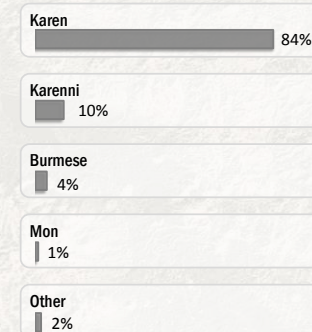

Main States/Regions of Origin

Based on registered refugee population

Total Verified Refugee Population*

97,496

* Verification Exercise conducted from Jan-Apr 2015 and subsequent data changes to-date

Registered population 49,068

Unregistered population 48,428

Religion

Ethnicity

Age and Gender

Legend

- ▲ Temporary Shelter
- UNHCR Office