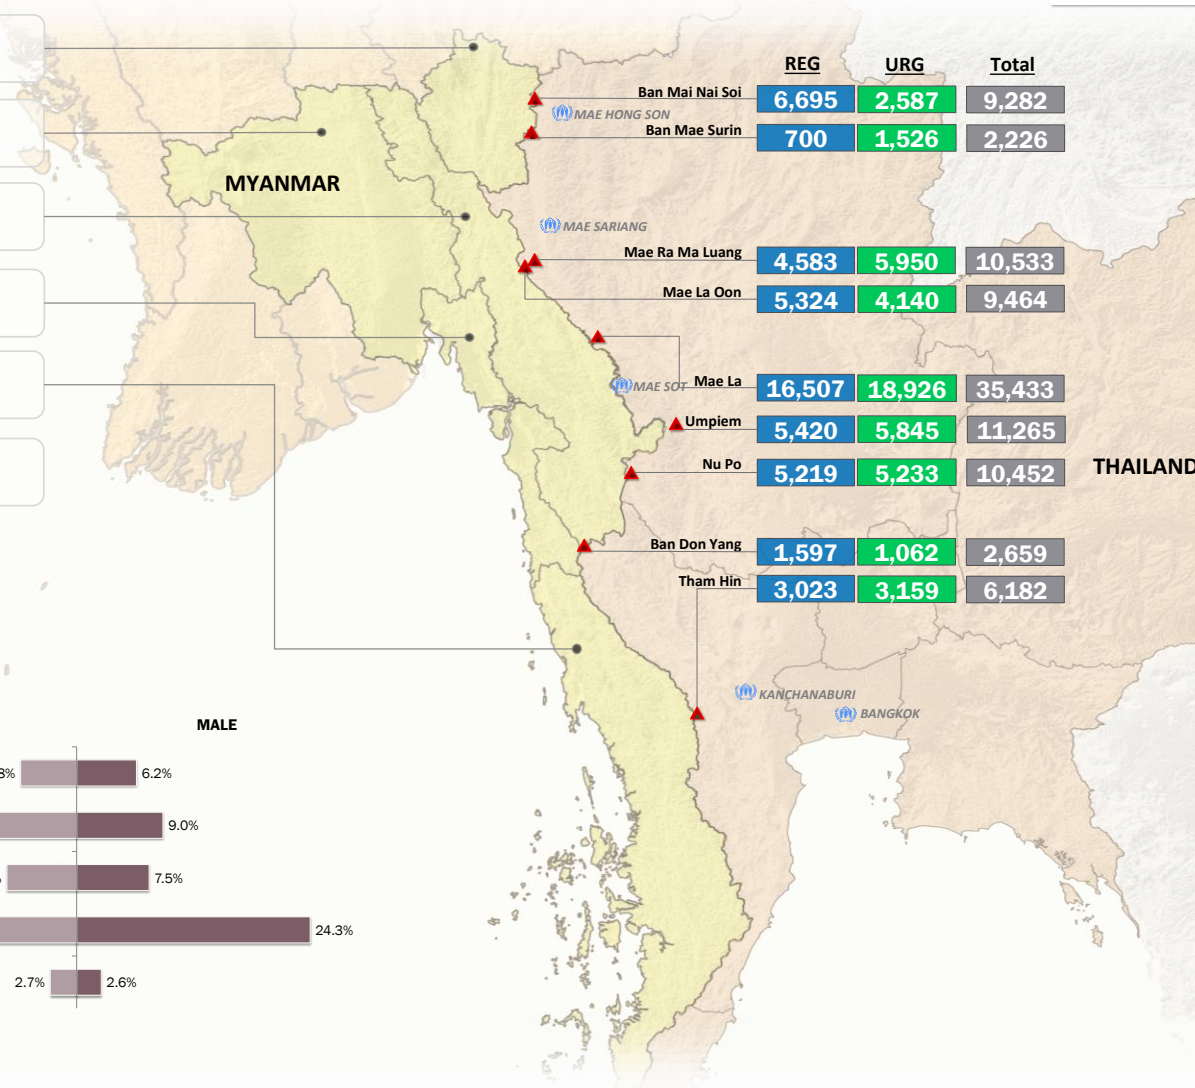

Main States/Regions of Origin

Based on registered refugee population

Total Verified Refugee Population*

97,496

* Verification Exercise conducted from Jan-Apr 2015 and subsequent data changes to-date

Registered population 49,068

Unregistered population 48,428

Religion

Ethnicity

Age and Gender

Legend

- ▲ Temporary Shelter
- UNHCR Office