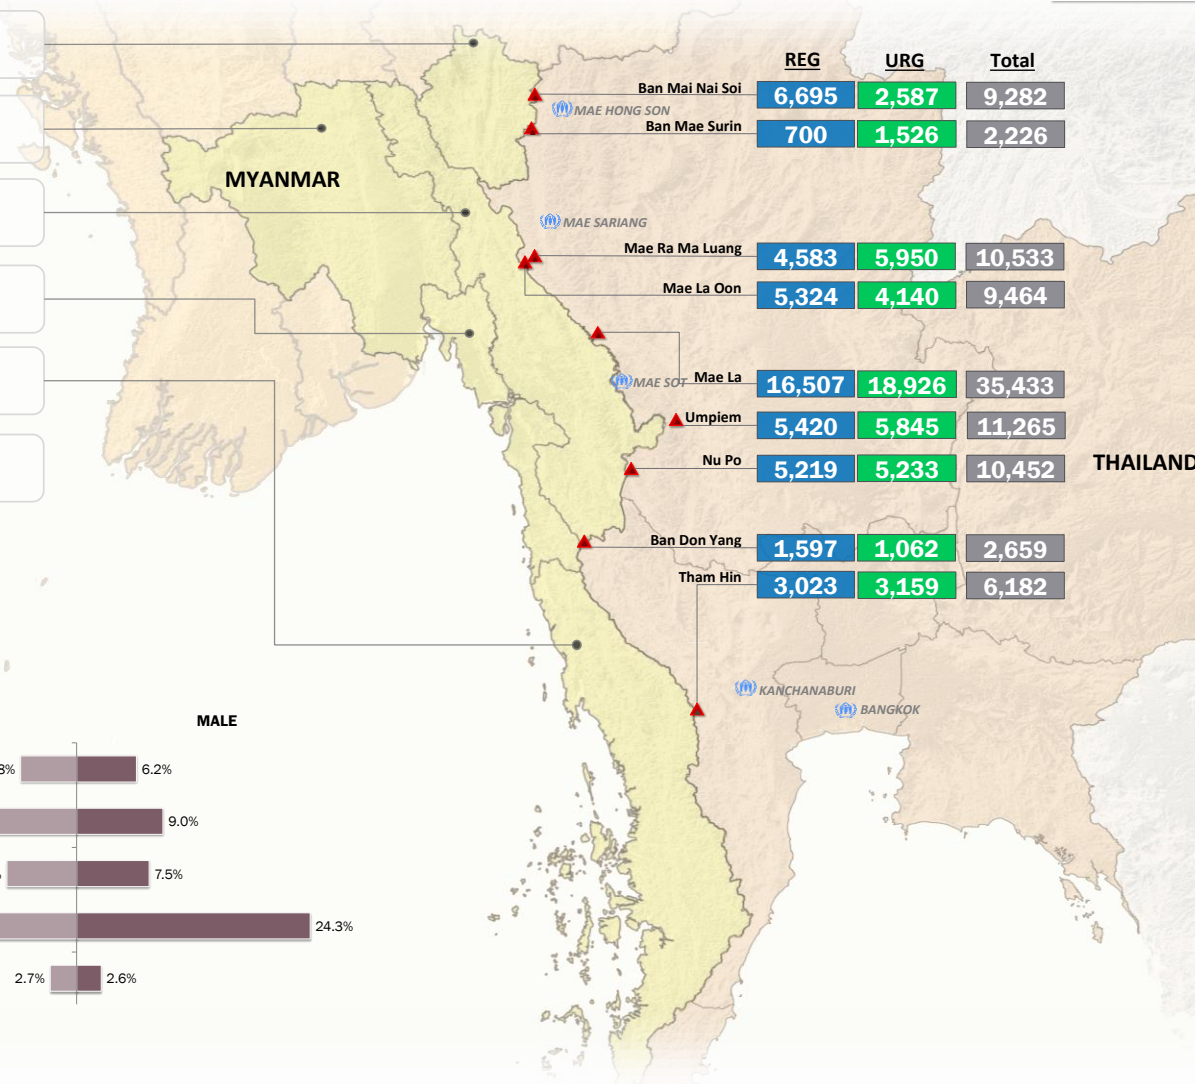

Main States/Regions of Origin

Based on registered refugee population

Total Verified Refugee Population\*

97,496

\* Verification Exercise conducted from Jan-Apr 2015 and subsequent data changes to-date

Registered population 49,068

Unregistered population 48,428

Religion

Ethnicity

Age and Gender

Legend

- ▲ Temporary Shelter
- UNHCR Office