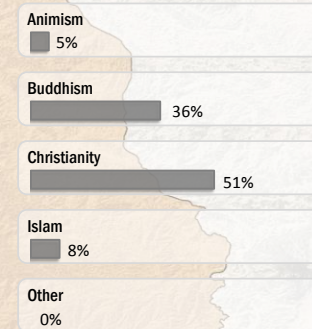

Main States/Regions of Origin

Based on registered refugee population

Total Verified Refugee Population\*

97,496

\* Verification Exercise conducted from Jan-Apr 2015 and subsequent data changes to-date

Registered population 49,068

Unregistered population 48,428

Religion

Ethnicity

Age and Gender

Legend

- ▲ Temporary Shelter
- UNHCR Office