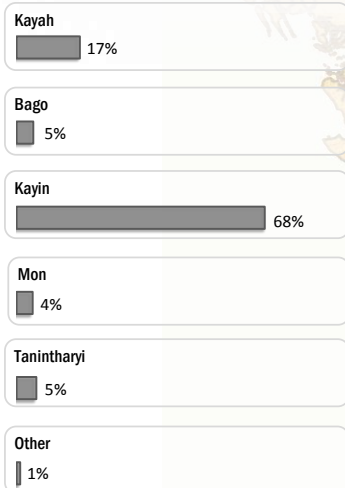

Main States/Regions of Origin

Based on registered refugee population

Total Verified Refugee Population*

93,534

* Verification Exercise conducted from Jan-Apr 2015 and subsequent data changes to-date

Registered population **46,282**

Unregistered population **47,252**

Religion

Ethnicity

Age and Gender

Legend

- ▲ Temporary Shelter
- UNHCR Office