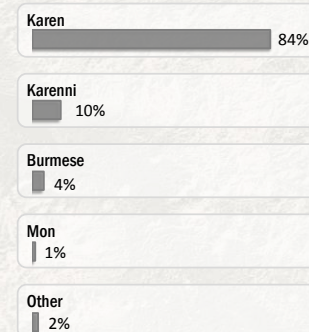

Main States/Regions of Origin

Based on registered refugee population

Total Verified Refugee Population*

93,534

* Verification Exercise conducted from Jan-Apr 2015 and subsequent data changes to-date

Registered population **46,282**

Unregistered population **47,252**

Religion

Ethnicity

Age and Gender

Legend

- ▲ Temporary Shelter
- UNHCR Office