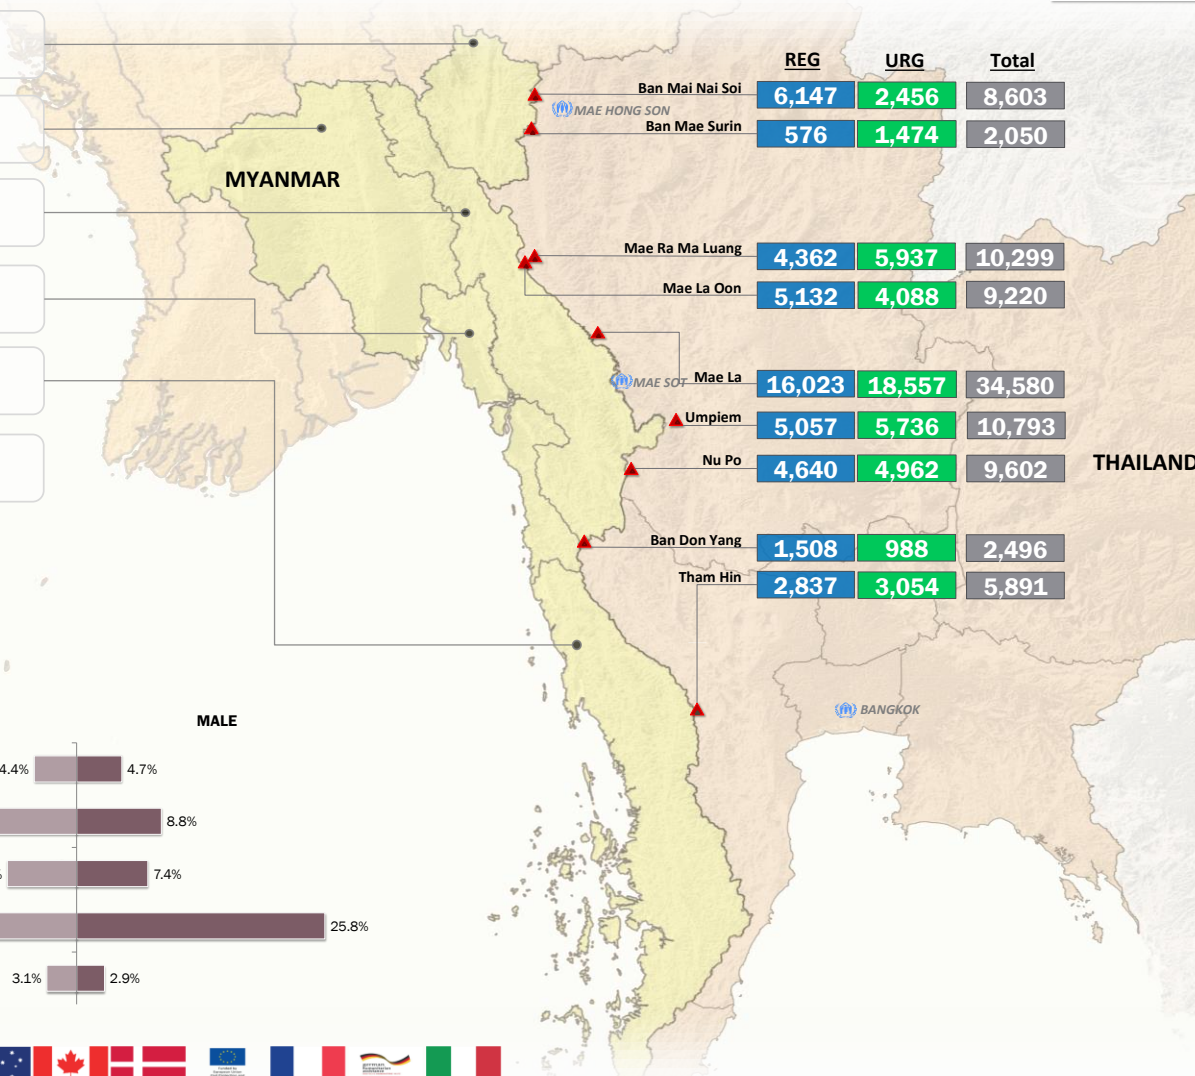

Main States/Regions of Origin

Based on registered refugee population

Total Verified Refugee Population*

93,534

* Verification Exercise conducted from Jan-Apr 2015 and subsequent data changes to-date

Registered population **46,282**

Unregistered population **47,252**

Religion

Ethnicity

Age and Gender

Legend

- ▲ Temporary Shelter
- UNHCR Office