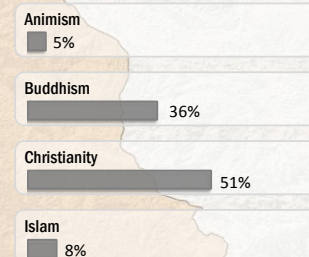

Main States/Regions of Origin

Based on registered refugee population

Total Verified Refugee Population*

93,534

* Verification Exercise conducted from Jan-Apr 2015 and subsequent data changes to-date

Registered population **46,282**

Unregistered population **47,252**

Religion

Ethnicity

Age and Gender

Legend

- ▲ Temporary Shelter
- UNHCR Office