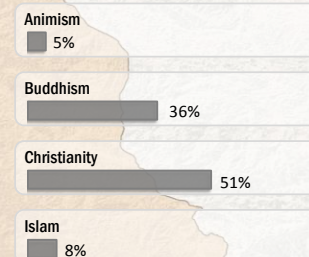

Main States/Regions of Origin

Based on registered refugee population

Total Verified Refugee Population*

96,802

* Verification Exercise conducted from Jan-Apr 2015 and subsequent data changes to-date

Registered population 48,032

Unregistered population 48,770

Religion

Ethnicity

Age and Gender

Legend

- ▲ Temporary Shelter
- UNHCR Office

Source: UNHCR proGres database

For more information, contact: inumaesot@unhcr.org
www.commonservice.info