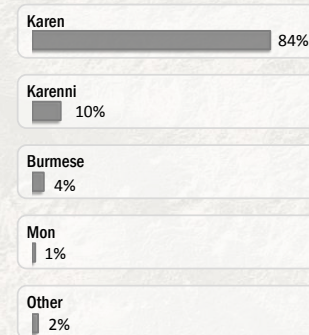

Main States/Regions of Origin

Based on registered refugee population

Total Verified Refugee Population*

96,802

* Verification Exercise conducted from Jan-Apr 2015 and subsequent data changes to-date

Registered population 48,032

Unregistered population 48,770

Religion

Ethnicity

Age and Gender

Legend

- ▲ Temporary Shelter
- UNHCR Office

Source: UNHCR proGres database

For more information, contact: inumaesot@unhcr.org
www.commonservice.info