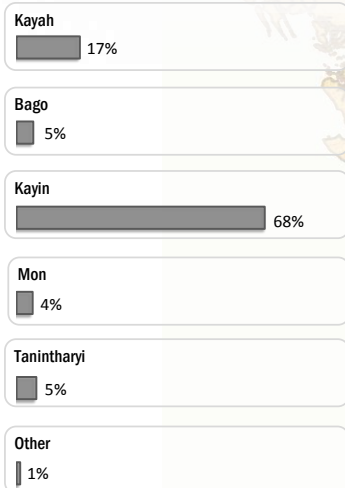

Main States/Regions of Origin

Based on registered refugee population

Total Verified Refugee Population*

96,802

* Verification Exercise conducted from Jan-Apr 2015 and subsequent data changes to-date

Registered population 48,032

Unregistered population 48,770