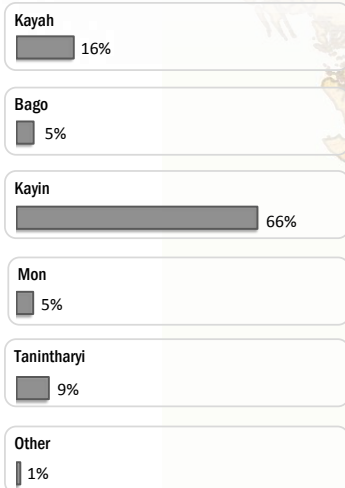

Main States/Regions of Origin

Based on registered refugee population

Total Verified Refugee Population*

99,952

* Verification Exercise conducted from Jan-Apr 2015 and subsequent data changes to-date

Registered population 49,782

Unregistered population 50,170

Age and Gender

Legend

- ▲ Temporary Shelter
- UNHCR Office

Religion

Ethnicity