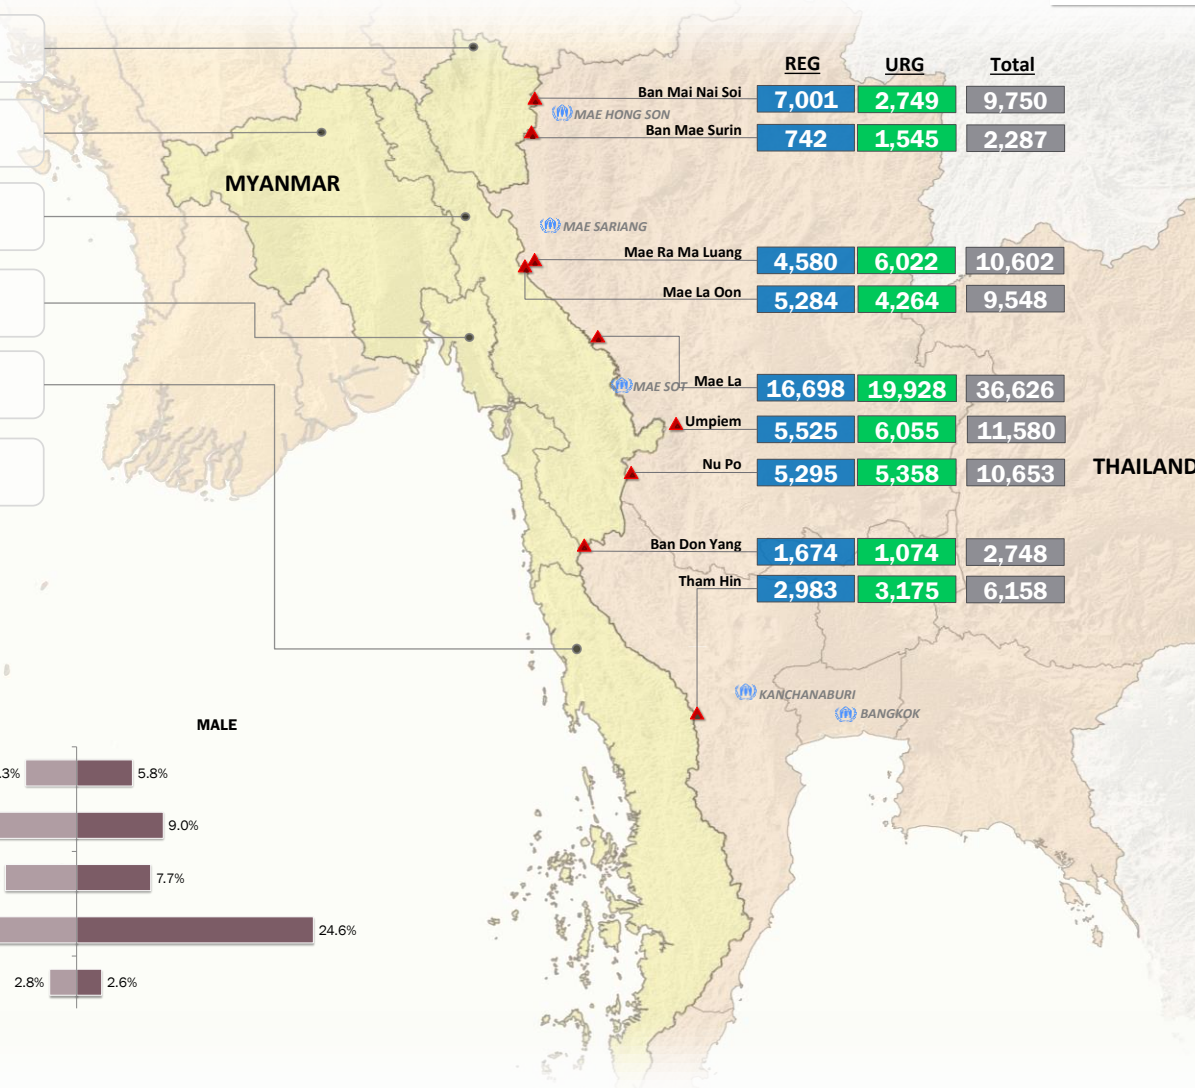

Main States/Regions of Origin

Based on registered refugee population

Total Verified Refugee Population*

99,952

* Verification Exercise conducted from Jan-Apr 2015 and subsequent data changes to-date

Registered population 49,782

Unregistered population 50,170

Age and Gender

Legend

- ▲ Temporary Shelter
- UNHCR Office

Religion

Ethnicity