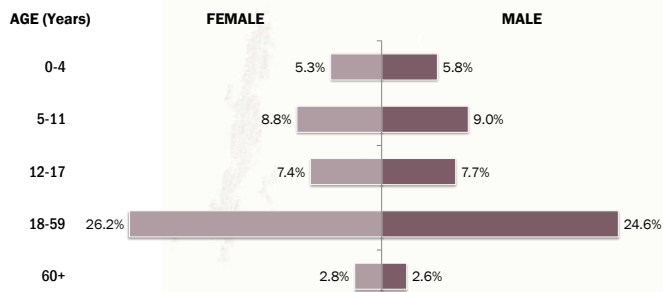

Main States/Regions of Origin

Based on registered refugee population

Total Verified Refugee Population*

99,952

* Verification Exercise conducted from Jan-Apr 2015 and subsequent data changes to-date

Registered population 49,782

Unregistered population 50,170

Age and Gender

Legend

- ▲ Temporary Shelter
- UNHCR Office

Religion

Ethnicity