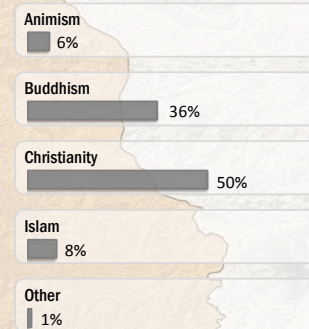

Unregistered population 50,170

Age and Gender

Legend

- ▲ Temporary Shelter
- UNHCR Office

Religion

Ethnicity