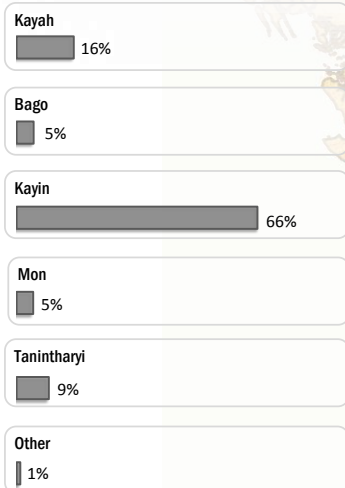

## Main States/Regions of Origin

Based on registered refugee population

## Total Verified Refugee Population\*

**99,904**

\* Verification Exercise conducted from Jan-Apr 2015 and subsequent data changes to-date

Registered population **49,754**

Unregistered population **50,150**