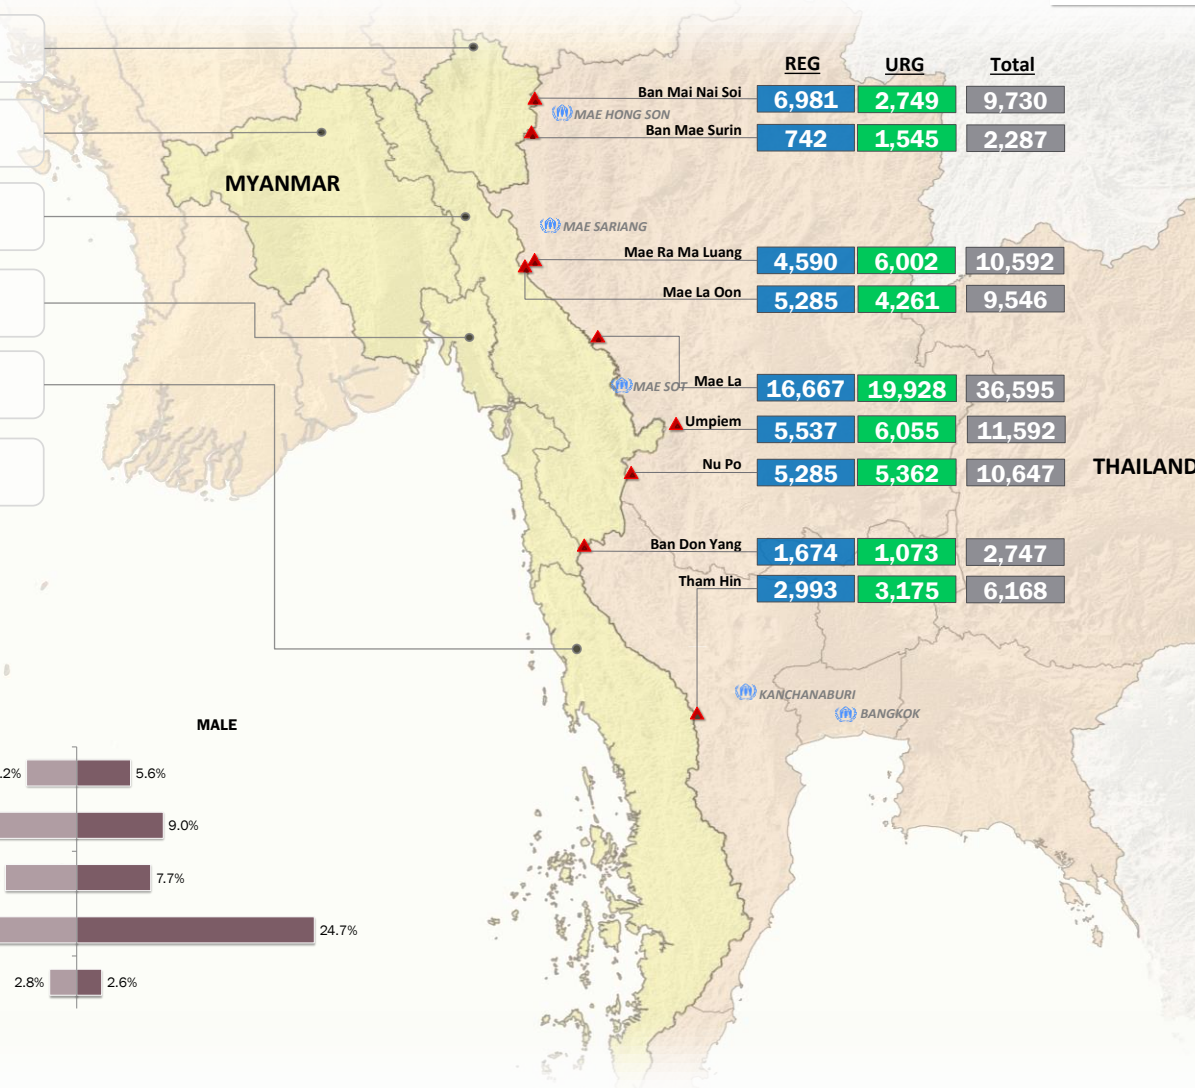

Main States/Regions of Origin

Based on registered refugee population

Total Verified Refugee Population*

99,904

* Verification Exercise conducted from Jan-Apr 2015 and subsequent data changes to-date

Registered population **49,754**

Unregistered population **50,150**

Age and Gender

Legend

- ▲ Temporary Shelter
- UNHCR Office

Religion

Ethnicity