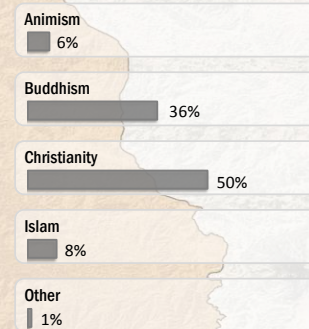

Unregistered population 50,150

Age and Gender

Legend

- ▲ Temporary Shelter
- UNHCR Office

Religion

Ethnicity