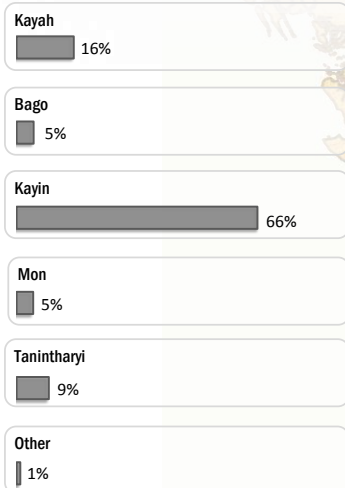

Main States/Regions of Origin

Based on registered refugee population

Total Verified Refugee Population*

99,904

* Verification Exercise conducted from Jan-Apr 2015 and subsequent data changes to-date

Registered population 49,754

Unregistered population 50,150

Age and Gender

Legend

- ▲ Temporary Shelter
- UNHCR Office

Religion

Ethnicity