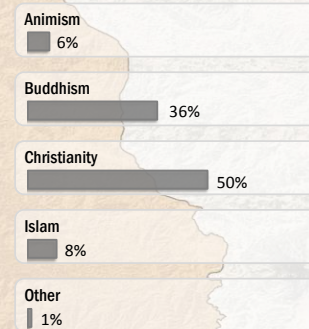

Main States/Regions of Origin

Based on registered refugee population

Total Verified Refugee Population*

99,904

* Verification Exercise conducted from Jan-Apr 2015 and subsequent data changes to-date

Registered population **49,754**

Unregistered population **50,150**

Age and Gender

Legend

- ▲ Temporary Shelter
- UNHCR Office

Religion

Ethnicity