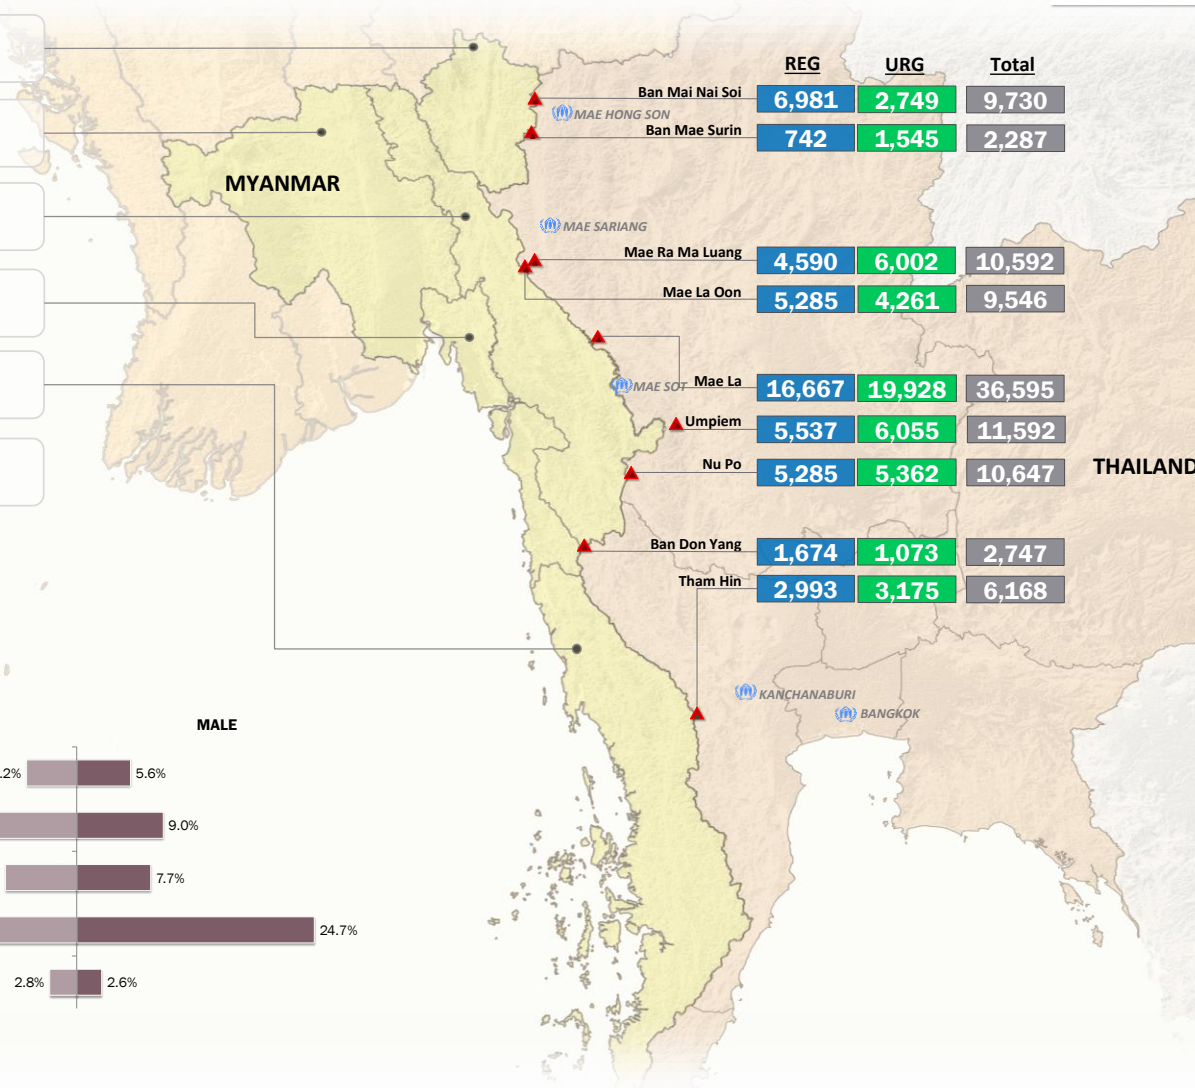

Main States/Regions of Origin

Based on registered refugee population

Total Verified Refugee Population*

99,904

* Verification Exercise conducted from Jan-Apr 2015 and subsequent data changes to-date

Registered population 49,754

Unregistered population 50,150

Age and Gender

Legend

- ▲ Temporary Shelter
- UNHCR Office

Religion

Ethnicity