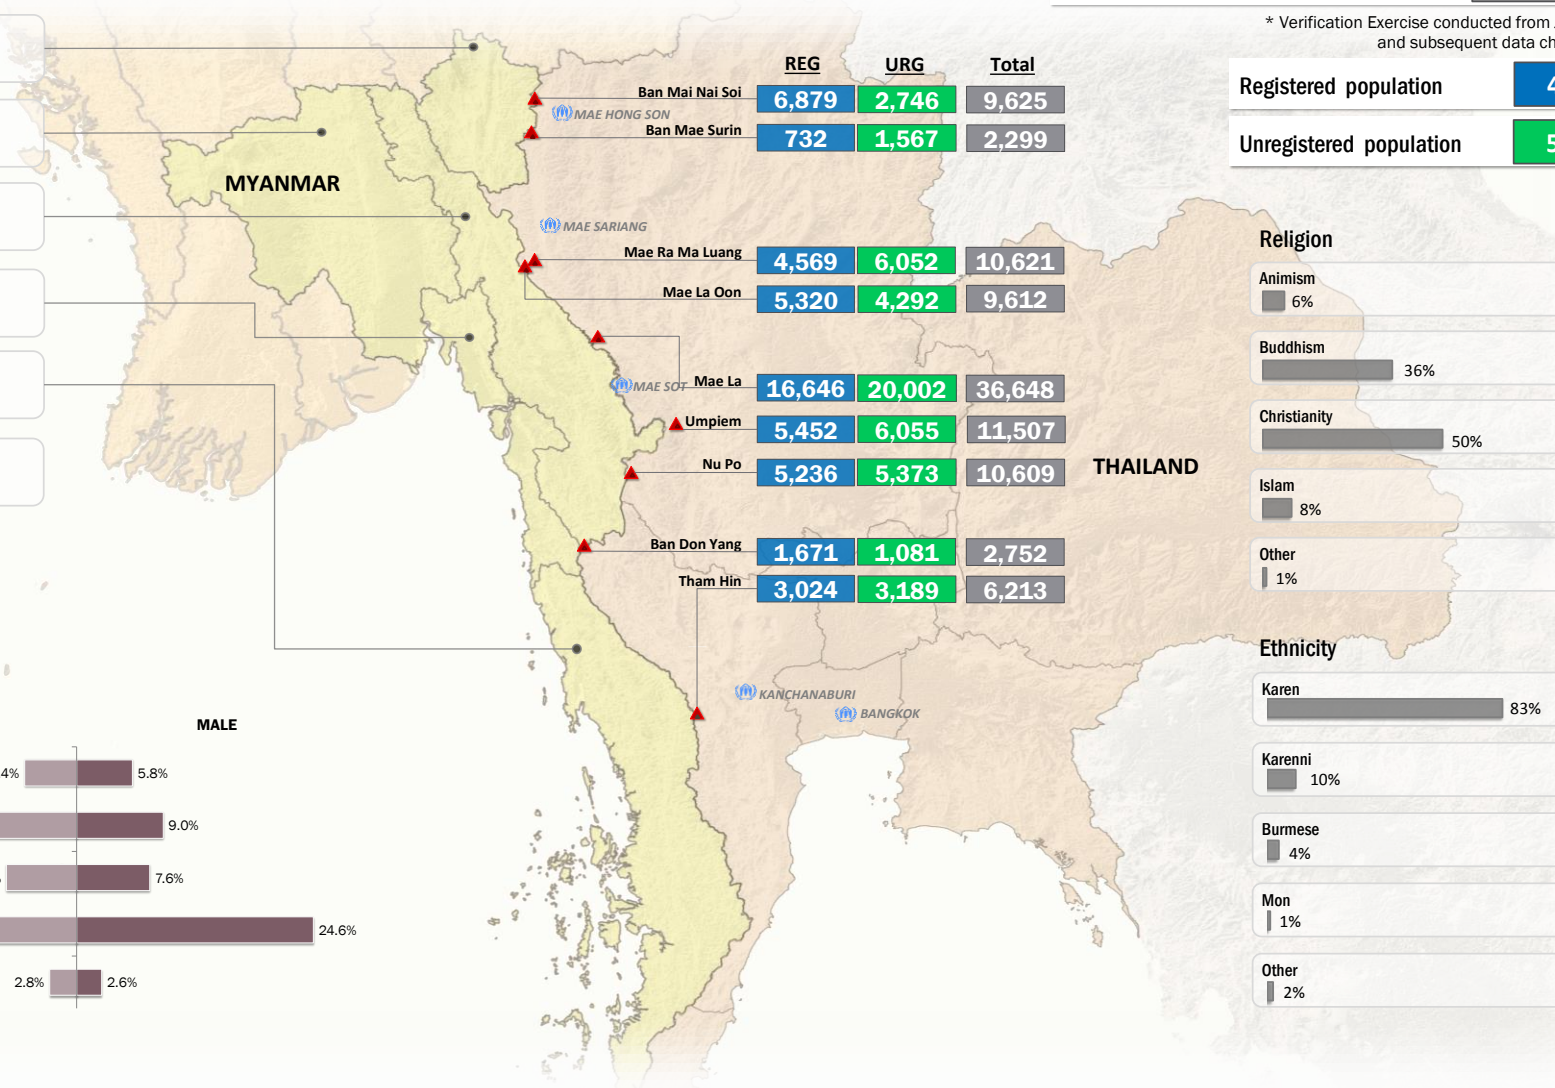

Main States/Regions of Origin

Based on registered refugee population

Total Verified Refugee Population*

99,886

* Verification Exercise conducted from Jan-Apr 2015 and subsequent data changes to-date

Registered population **49,529**

Unregistered population **50,357**

Age and Gender

Legend

- ▲ Temporary Shelter
- UNHCR Office

Religion

Ethnicity