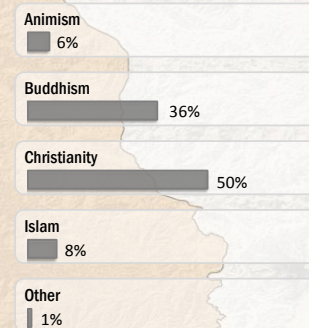

Unregistered population **50,357**

Age and Gender

Legend

- ▲ Temporary Shelter
- UNHCR Office

Religion

Ethnicity