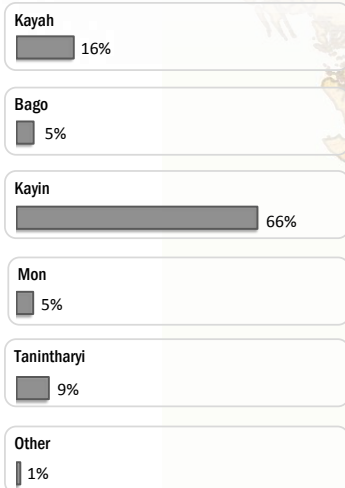

Main States/Regions of Origin

Based on registered refugee population

Total Verified Refugee Population*

99,886

* Verification Exercise conducted from Jan-Apr 2015 and subsequent data changes to-date

Registered population **49,529**

Unregistered population **50,357**

Age and Gender

Legend

- ▲ Temporary Shelter
- UNHCR Office

Religion

Ethnicity