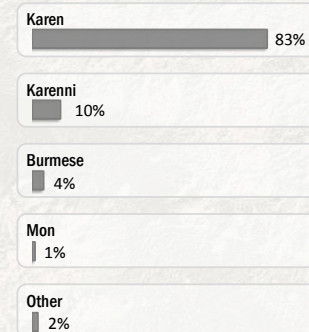

Main States/Regions of Origin

Based on registered refugee population

Total Verified Refugee Population*

100,238

* Verification Exercise conducted from Jan-Apr 2015 and subsequent data changes to-date

Registered population 50,101

Unregistered population 50,137

Religion

Ethnicity

Age and Gender

Legend

- ▲ Temporary Shelter
- 🏠 UNHCR Office