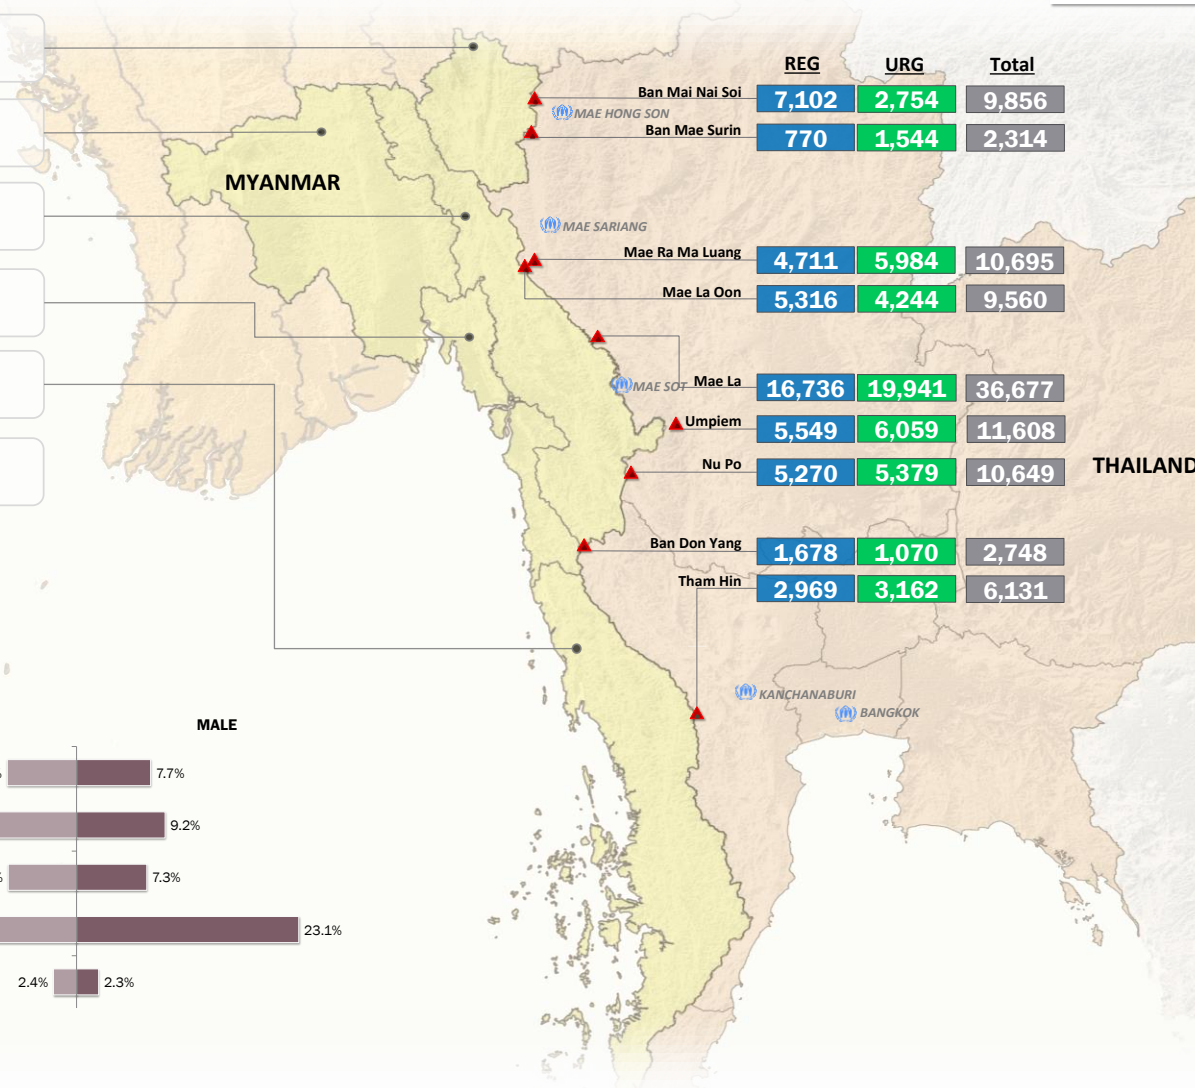

Main States/Regions of Origin

Based on registered refugee population

Total Verified Refugee Population*

100,238

* Verification Exercise conducted from Jan-Apr 2015 and subsequent data changes to-date

Registered population 50,101

Unregistered population 50,137

Religion

Ethnicity

Age and Gender

Legend

- ▲ Temporary Shelter
- 🏠 UNHCR Office