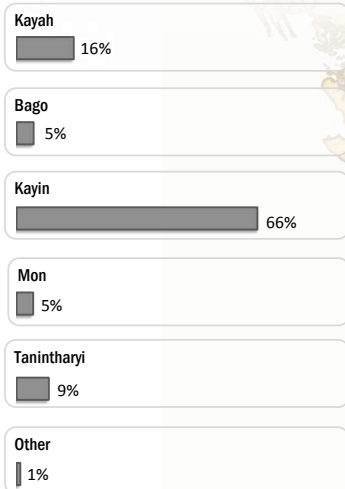

Main States/Regions of Origin

Based on registered refugee population

Total Verified Refugee Population*

100,238

* Verification Exercise conducted from Jan-Apr 2015 and subsequent data changes to-date

Registered population 50,101

Unregistered population 50,137

Religion

Ethnicity

Age and Gender

Legend

- ▲ Temporary Shelter
- 🏠 UNHCR Office