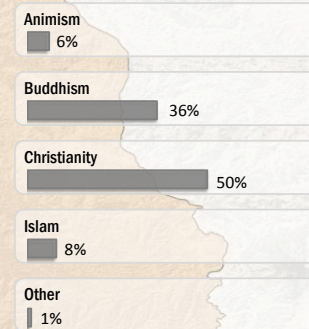

Main States/Regions of Origin

Based on registered refugee population

Total Verified Refugee Population*

100,238

* Verification Exercise conducted from Jan-Apr 2015 and subsequent data changes to-date

Registered population 50,101

Unregistered population 50,137

Religion

Ethnicity

Age and Gender

Legend

- ▲ Temporary Shelter
- 🏠 UNHCR Office