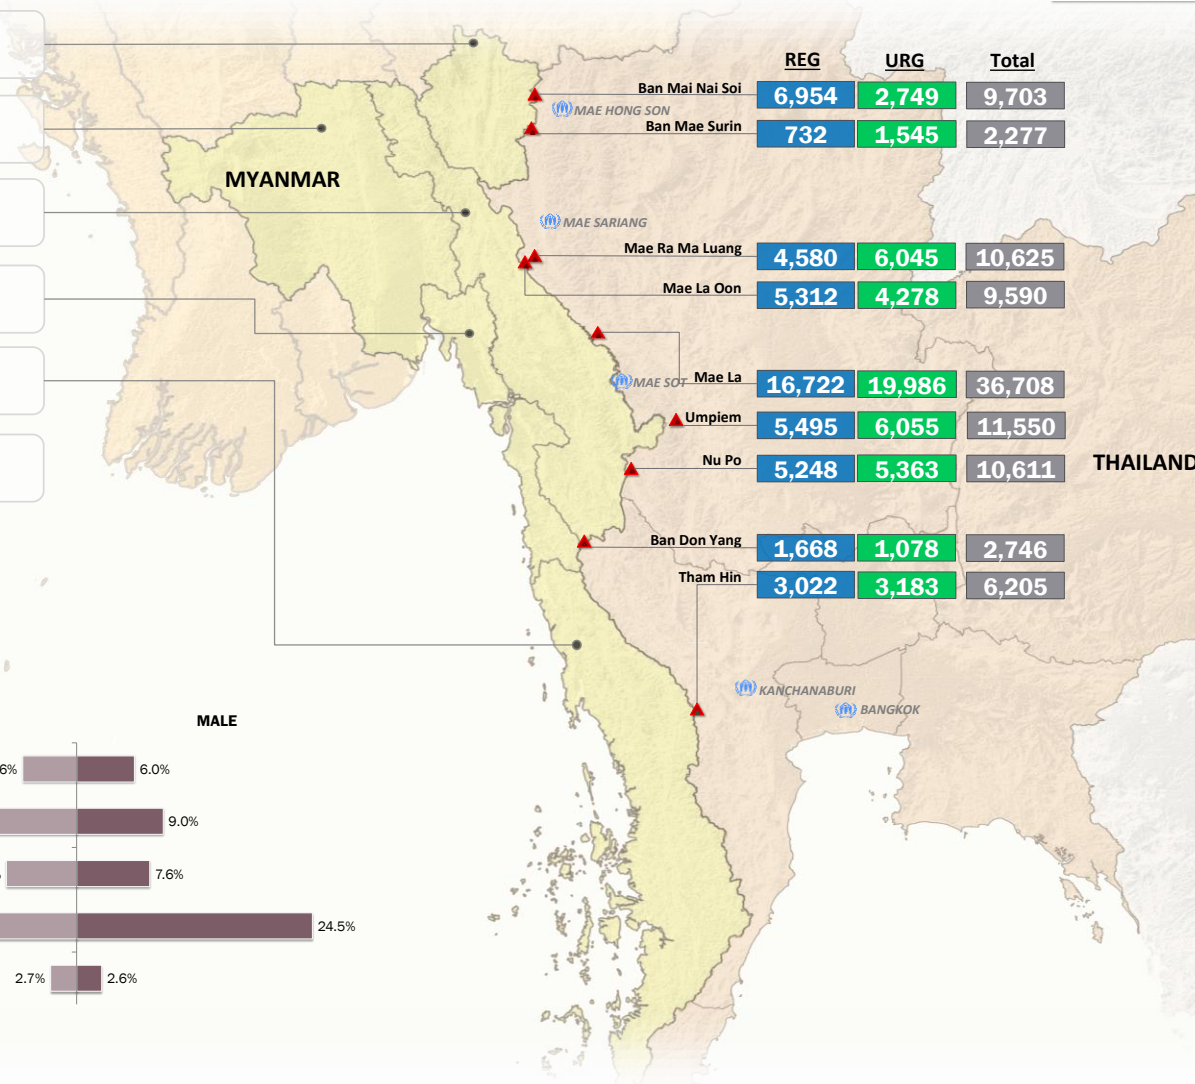

Main States/Regions of Origin

Based on registered refugee population

Total Verified Refugee Population*

100,015

* Verification Exercise conducted from Jan-Apr 2015 and subsequent data changes to-date

Registered population 49,733

Unregistered population 50,282

Age and Gender

Legend

- ▲ Temporary Shelter
- UNHCR Office

Religion

Ethnicity