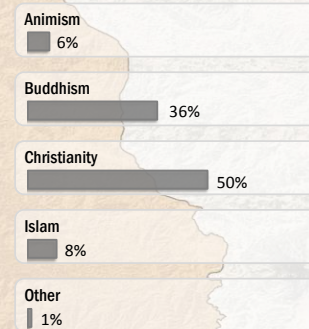

Unregistered population 50,282

Age and Gender

Legend

- ▲ Temporary Shelter
- UNHCR Office

Religion

Ethnicity