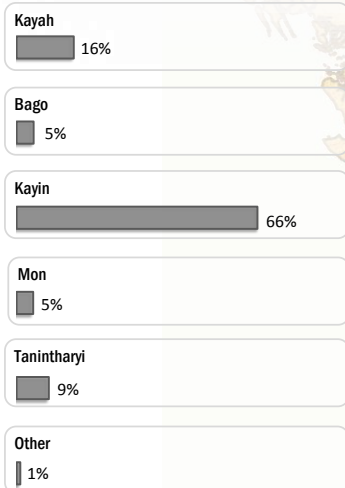

Main States/Regions of Origin

Based on registered refugee population

Total Verified Refugee Population*

100,015

* Verification Exercise conducted from Jan-Apr 2015 and subsequent data changes to-date

Registered population 49,733

Unregistered population 50,282

Age and Gender

Legend

- ▲ Temporary Shelter
- UNHCR Office

Religion

Ethnicity