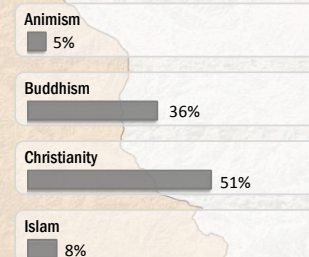

Main States/Regions of Origin

Based on registered refugee population

Total Verified Refugee Population\*

97,439

\* Verification Exercise conducted from Jan-Apr 2015 and subsequent data changes to-date

Registered population 48,654

Unregistered population 48,785

Religion

Ethnicity

Age and Gender

Legend

- ▲ Temporary Shelter
- UNHCR Office

Source: UNHCR proGres database

For more information, contact: [inumaesot@unhcr.org](mailto:inumaesot@unhcr.org)  
[www.commonservice.info](http://www.commonservice.info)