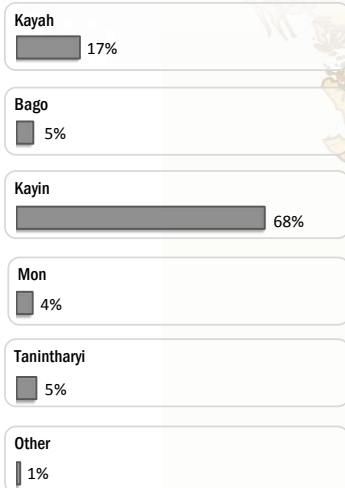

Main States/Regions of Origin

Based on registered refugee population

Total Verified Refugee Population\*

97,439

\* Verification Exercise conducted from Jan-Apr 2015 and subsequent data changes to-date

Registered population 48,654

Unregistered population 48,785

Religion

Ethnicity

Age and Gender

Legend

- ▲ Temporary Shelter
- UNHCR Office

Source: UNHCR proGres database

For more information, contact: [inumaesot@unhcr.org](mailto:inumaesot@unhcr.org)  
[www.commonservice.info](http://www.commonservice.info)