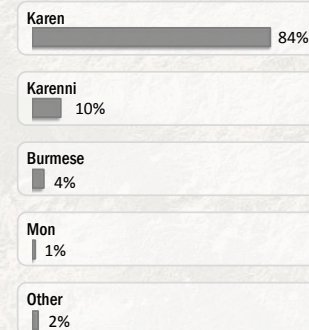

Main States/Regions of Origin

Based on registered refugee population

Total Verified Refugee Population\*

97,439

\* Verification Exercise conducted from Jan-Apr 2015 and subsequent data changes to-date

Registered population 48,654

Unregistered population 48,785

Religion

Ethnicity

Age and Gender

Legend

- ▲ Temporary Shelter
- UNHCR Office

Source: UNHCR proGres database

For more information, contact: [inumaesot@unhcr.org](mailto:inumaesot@unhcr.org)  
[www.commonservice.info](http://www.commonservice.info)