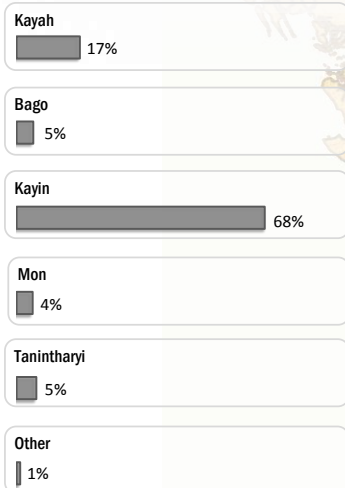

Main States/Regions of Origin

Based on registered refugee population

Total Verified Refugee Population*

97,577

* Verification Exercise conducted from Jan-Apr 2015 and subsequent data changes to-date

Registered population **48,660**

Unregistered population **48,917**

Religion

Ethnicity

Age and Gender

Legend

- ▲ Temporary Shelter
- UNHCR Office