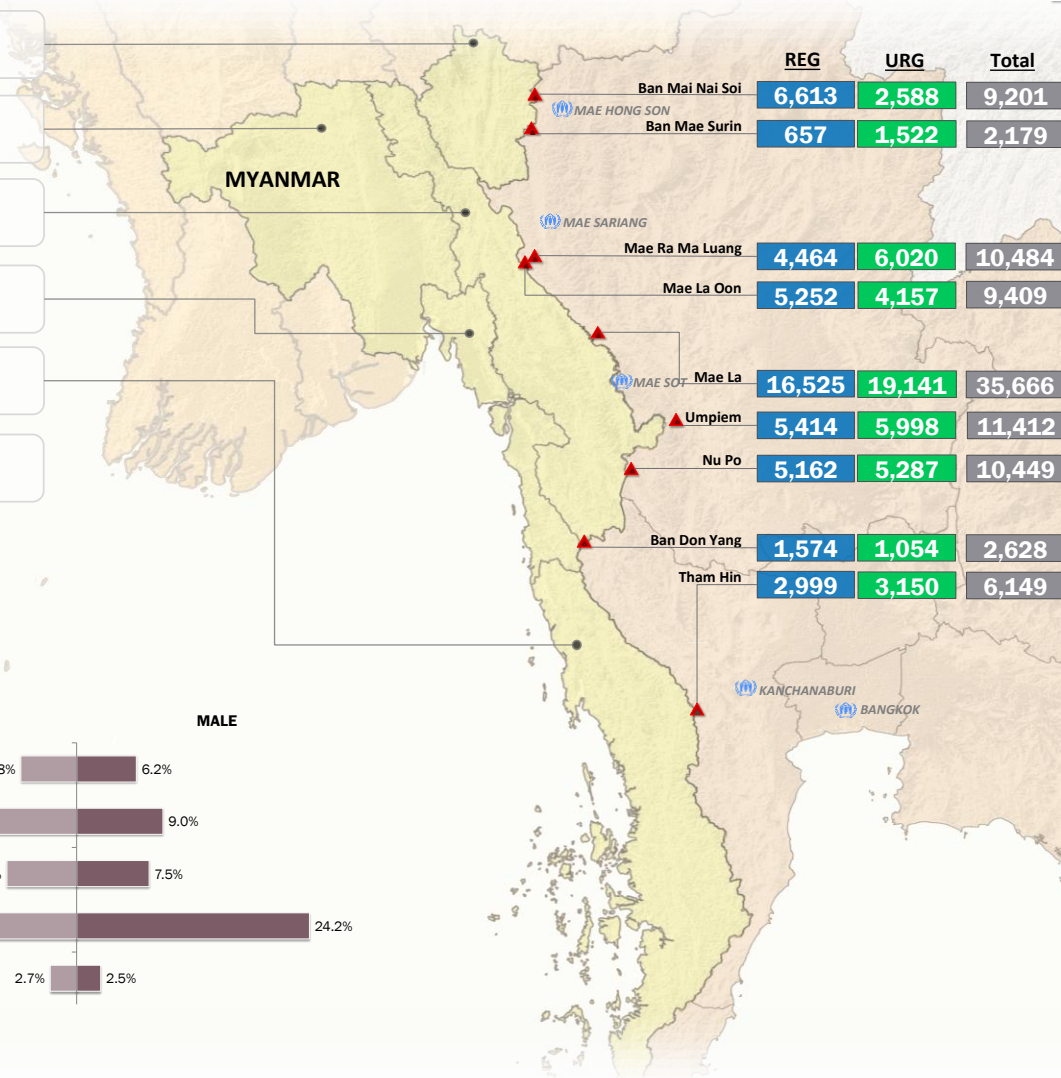

Main States/Regions of Origin

Based on registered refugee population

Total Verified Refugee Population*

97,577

* Verification Exercise conducted from Jan-Apr 2015 and subsequent data changes to-date

Registered population **48,660**

Unregistered population **48,917**

Religion

Ethnicity

Age and Gender

Legend

- ▲ Temporary Shelter
- UNHCR Office