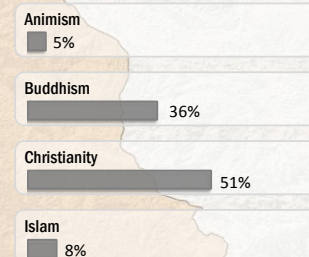

Main States/Regions of Origin

Based on registered refugee population

Total Verified Refugee Population*

97,577

* Verification Exercise conducted from Jan-Apr 2015 and subsequent data changes to-date

Registered population **48,660**

Unregistered population **48,917**

Religion

Ethnicity

Age and Gender

Legend

- ▲ Temporary Shelter
- UNHCR Office