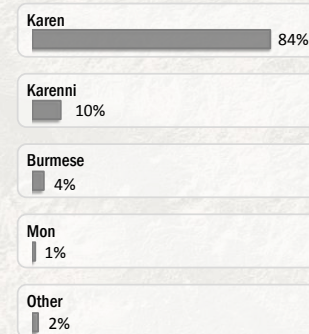

Main States/Regions of Origin

Based on registered refugee population

Total Verified Refugee Population*

97,577

* Verification Exercise conducted from Jan-Apr 2015 and subsequent data changes to-date

Registered population **48,660**

Unregistered population **48,917**

Religion

Ethnicity

Age and Gender

Legend

- ▲ Temporary Shelter
- UNHCR Office