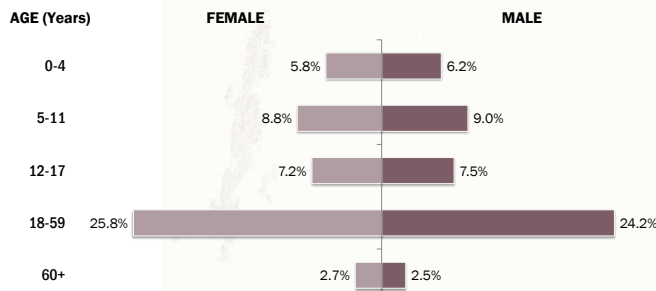

Main States/Regions of Origin

Based on registered refugee population

Total Verified Refugee Population*

97,202

* Verification Exercise conducted from Jan-Apr 2015 and subsequent data changes to-date

Registered population	48,669
Unregistered population	48,533

Religion

Ethnicity

Age and Gender

Legend

- ▲ Temporary Shelter
- UNHCR Office