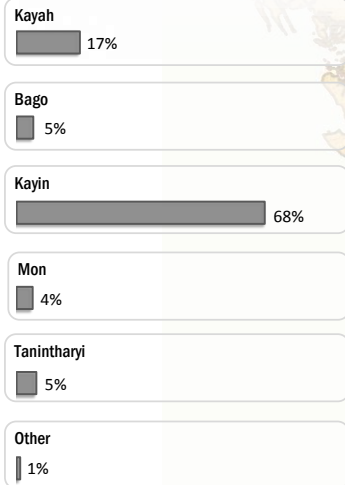

Main States/Regions of Origin

Based on registered refugee population

Total Verified Refugee Population*

97,202

* Verification Exercise conducted from Jan-Apr 2015 and subsequent data changes to-date

Registered population	48,669
Unregistered population	48,533

Religion

Ethnicity

Age and Gender

Legend

- ▲ Temporary Shelter
- UNHCR Office