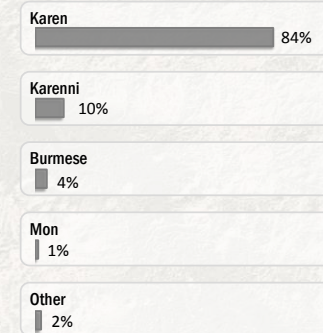

Main States/Regions of Origin

Based on registered refugee population

Total Verified Refugee Population*

97,202

* Verification Exercise conducted from Jan-Apr 2015 and subsequent data changes to-date

Registered population	48,669
Unregistered population	48,533

Religion

Ethnicity

Age and Gender

Legend

- ▲ Temporary Shelter
- UNHCR Office