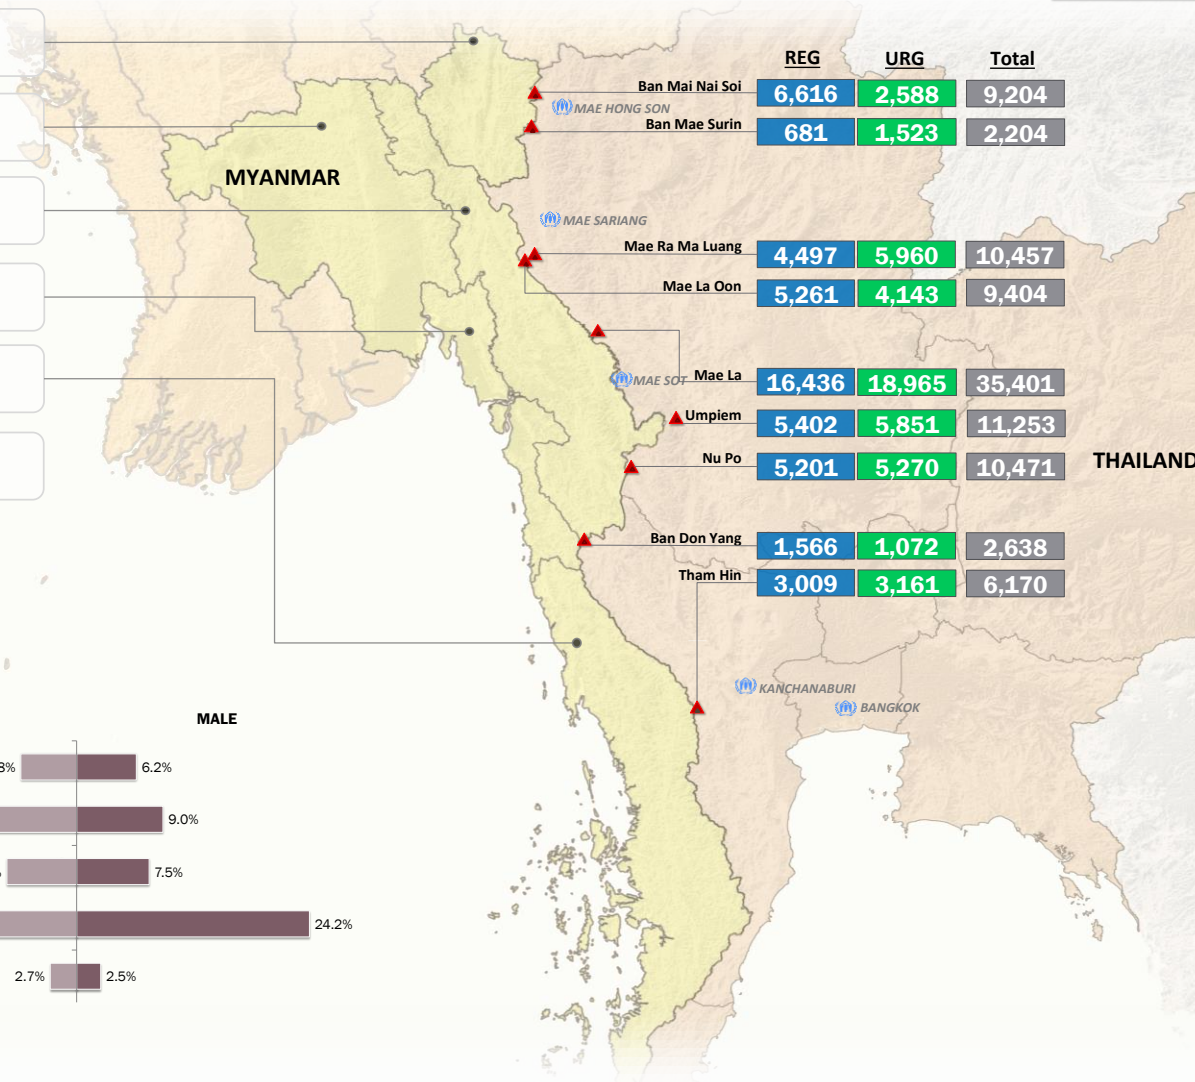

Main States/Regions of Origin

Based on registered refugee population

Total Verified Refugee Population*

97,202

* Verification Exercise conducted from Jan-Apr 2015 and subsequent data changes to-date

Registered population	48,669
Unregistered population	48,533

Religion

Ethnicity

Age and Gender

Legend

- ▲ Temporary Shelter
- UNHCR Office