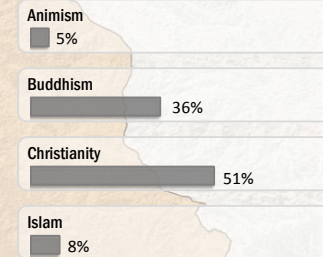

Main States/Regions of Origin

Based on registered refugee population

Total Verified Refugee Population*

97,202

* Verification Exercise conducted from Jan-Apr 2015 and subsequent data changes to-date

Registered population	48,669
Unregistered population	48,533

Religion

Ethnicity

Age and Gender

Legend

- ▲ Temporary Shelter
- UNHCR Office