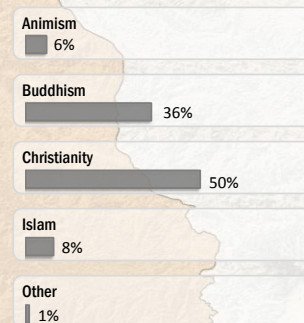

Unregistered population 52,214

Age and Gender

Legend

- ▲ Temporary Shelter
- 🏠 UNHCR Office

Religion

Ethnicity