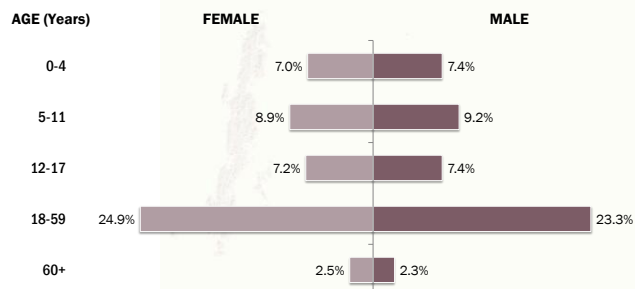

Main States/Regions of Origin

Based on registered refugee population

Total Verified Refugee Population*

102,553

* Verification Exercise conducted from Jan-Apr 2015 and subsequent data changes to-date

Registered population 50,339

Unregistered population 52,214

Age and Gender

Legend

- ▲ Temporary Shelter
- 🏠 UNHCR Office

Religion

Ethnicity