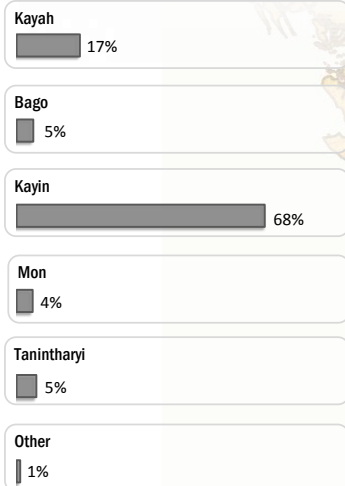

Main States/Regions of Origin

Based on registered refugee population

Total Verified Refugee Population*

97,613

* Verification Exercise conducted from Jan-Apr 2015 and subsequent data changes to-date

Registered population 48,643

Unregistered population 48,970

Religion

Ethnicity

Age and Gender

Legend

- ▲ Temporary Shelter
- UNHCR Office