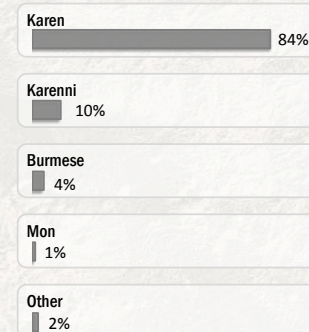

Main States/Regions of Origin

Based on registered refugee population

Total Verified Refugee Population*

97,613

* Verification Exercise conducted from Jan-Apr 2015 and subsequent data changes to-date

Registered population 48,643

Unregistered population 48,970

Religion

Ethnicity

Age and Gender

Legend

- ▲ Temporary Shelter
- UNHCR Office