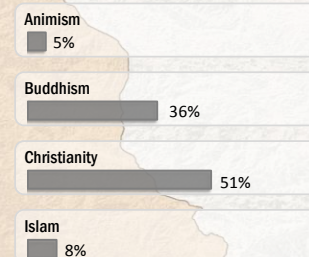

Main States/Regions of Origin

Based on registered refugee population

Total Verified Refugee Population*

97,613

* Verification Exercise conducted from Jan-Apr 2015 and subsequent data changes to-date

Registered population 48,643

Unregistered population 48,970

Religion

Ethnicity

Age and Gender

Legend

- ▲ Temporary Shelter
- UNHCR Office