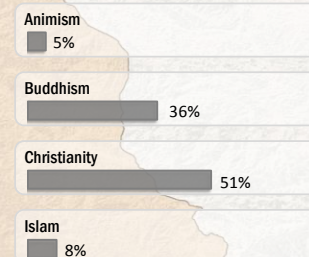

Main States/Regions of Origin

Based on registered refugee population

Total Verified Refugee Population\*

97,021

\* Verification Exercise conducted from Jan-Apr 2015 and subsequent data changes to-date

Registered population 48,290

Unregistered population 48,731

Religion

Ethnicity

Age and Gender

Legend

- ▲ Temporary Shelter
- UNHCR Office