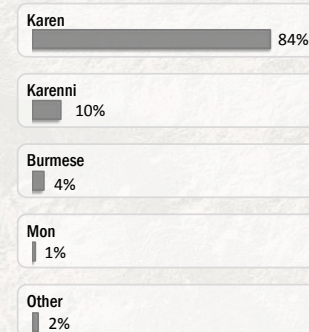

Main States/Regions of Origin

Based on registered refugee population

Total Verified Refugee Population\*

97,021

\* Verification Exercise conducted from Jan-Apr 2015 and subsequent data changes to-date

Registered population 48,290

Unregistered population 48,731

Religion

Ethnicity

Age and Gender

Legend

- ▲ Temporary Shelter
- UNHCR Office