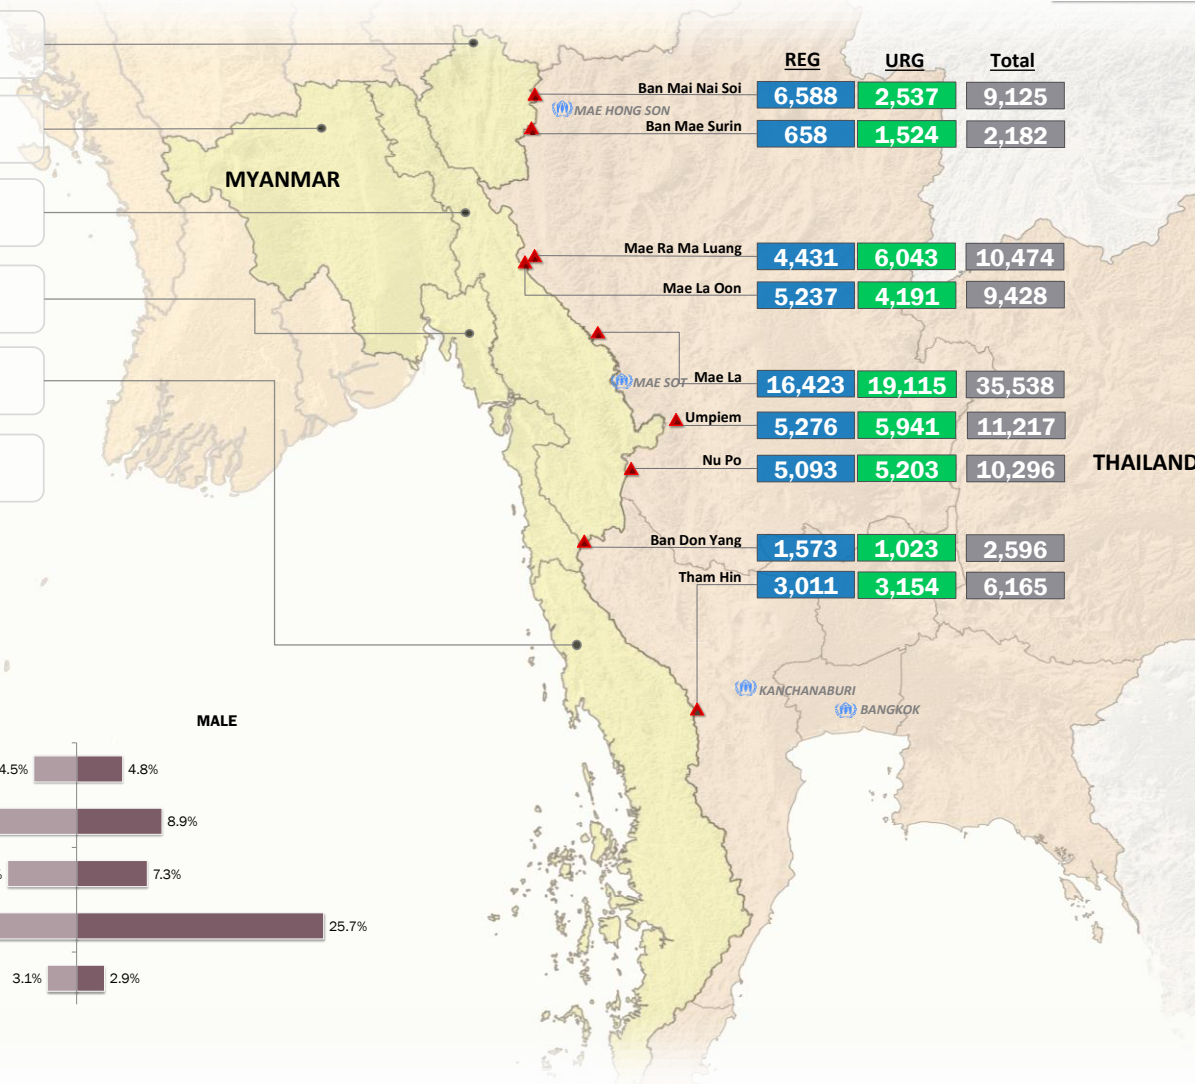

Main States/Regions of Origin

Based on registered refugee population

Total Verified Refugee Population\*

97,021

\* Verification Exercise conducted from Jan-Apr 2015 and subsequent data changes to-date

Registered population 48,290

Unregistered population 48,731

Religion

Ethnicity

Age and Gender

Legend

- ▲ Temporary Shelter
- UNHCR Office