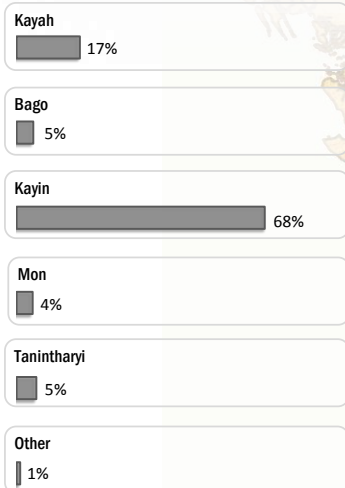

Main States/Regions of Origin

Based on registered refugee population

Total Verified Refugee Population\*

97,021

\* Verification Exercise conducted from Jan-Apr 2015 and subsequent data changes to-date

Registered population 48,290

Unregistered population 48,731

Religion

Ethnicity

Age and Gender

Legend

- ▲ Temporary Shelter
- UNHCR Office